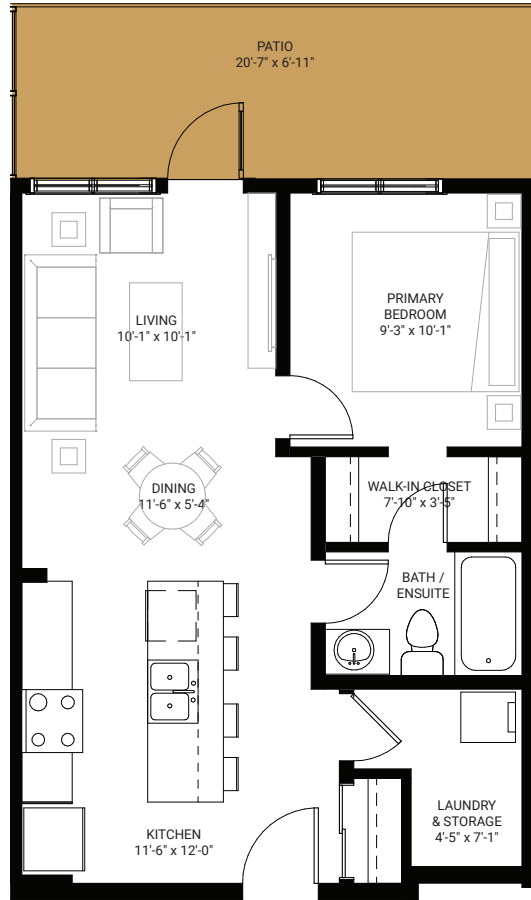

HUDSON
MARDA LOOP

SUITE A4

1 bed, 1 bath

594 SQ.FT

Plus 142 SF of balcony living area.

MAIN
LEVEL