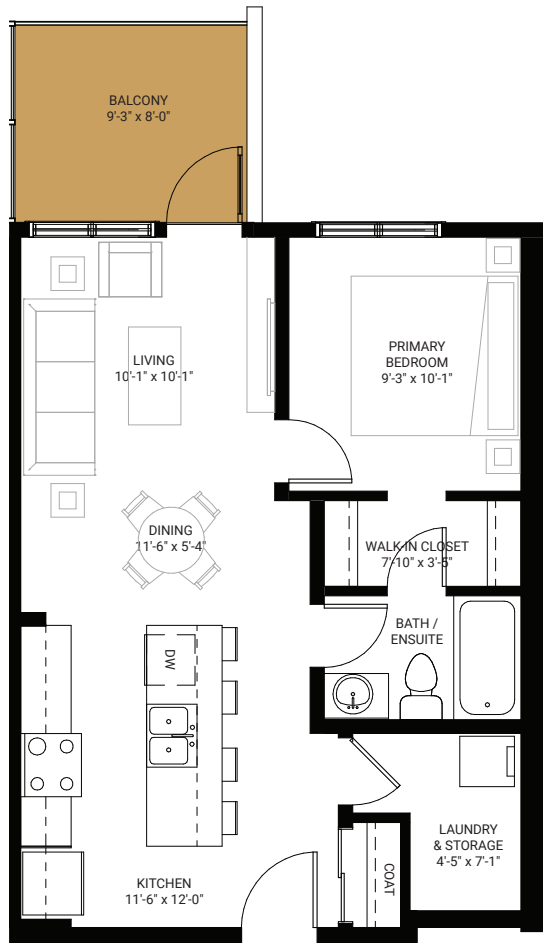

HUDSON
M ARDA LOOP

SUITE A4
Level 2-6

1 bed, 1 bath

594 SQ.FT

Plus 74 SF of balcony living area.

LEVEL
2-6