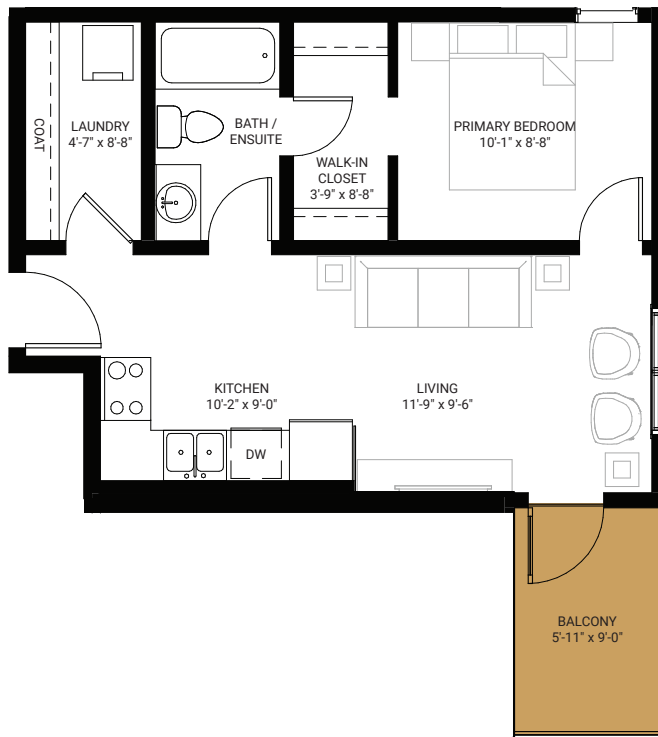

SUITE A6

1 bed, 1 bath

492 SQ.FT

Plus 54 SF of balcony living area.

MAIN
LEVEL